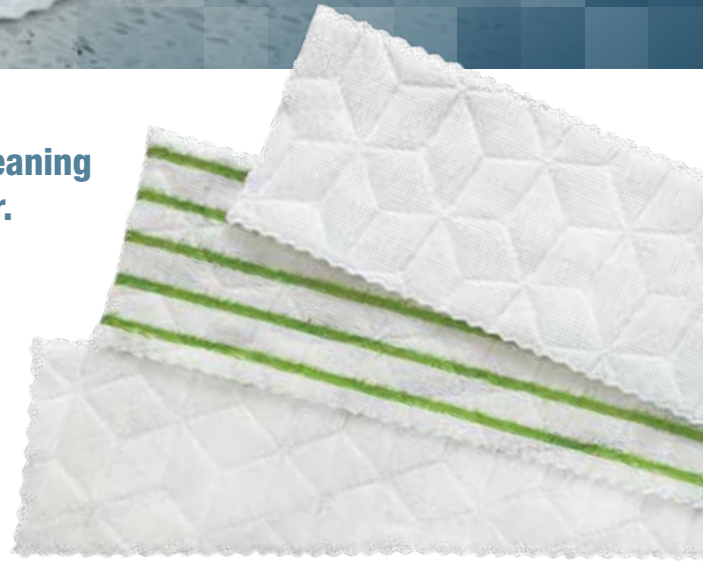

Cleaning pads marked with this symbol are environmentally friendly with 50% post-consumer recycled content.

All pad options can be used with most flat mop bases; however, Hospeco Brands Group designed and recommends the pads be used with the new Sphergo Swivel™, for a more complete ergonomic cleaning solution.

Item #	Description	ISO Class	Size	Selling Unit
VCU	Virtu-Clean™ Universal Disposable Cleaning Pad	ISO Class 5	5" x 19"	20 pads/bg, 12 bgs/master bg - 1 master bg/cs
VCDC	Virtu-Clean™ DC Disposable Cleaning Pad	ISO Class 6	5" x 19"	20 pads/bg, 12 bgs/master bg - 1 master bg/cs
VCDCS	Virtu-Clean™ DCS Disposable Cleaning Pad w/Scrubber	ISO Class 5	5" x 19"	20 pads/bg, 12 bgs/master bg - 1 master bg/cs
SPH-SWKT	Sphergo Swivel™ Starter Kit: (1) Aluminum Extension Pole, (1) Aluminum Base, (12) Virtu-Clean™ DC pads, (12) Virtu-Clean™ DCS pads	-	-	1 kit